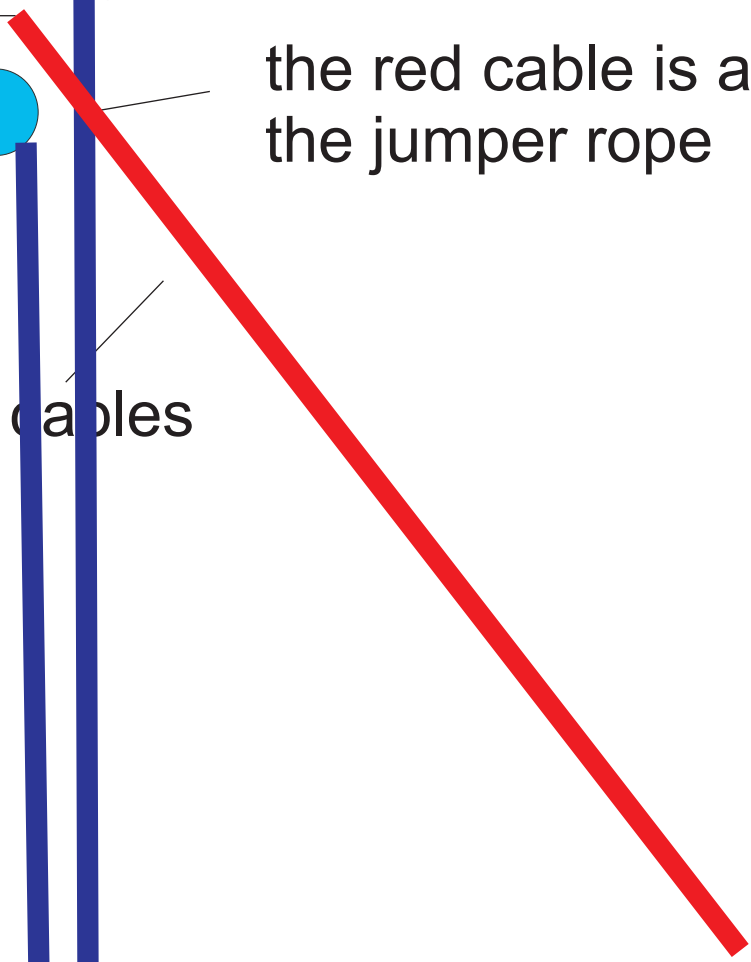

Rope Configuration for EUROBUNGY-TRAMPOLNE model 2005

Additional steel carabiner to the steel carabiner from steel cable

1xCable b & inside steel carabiner with swivel & pulley

jumper

jumper

the red cable is above the jumper rope

red long cables

winch rope pulley

goes to center of platform