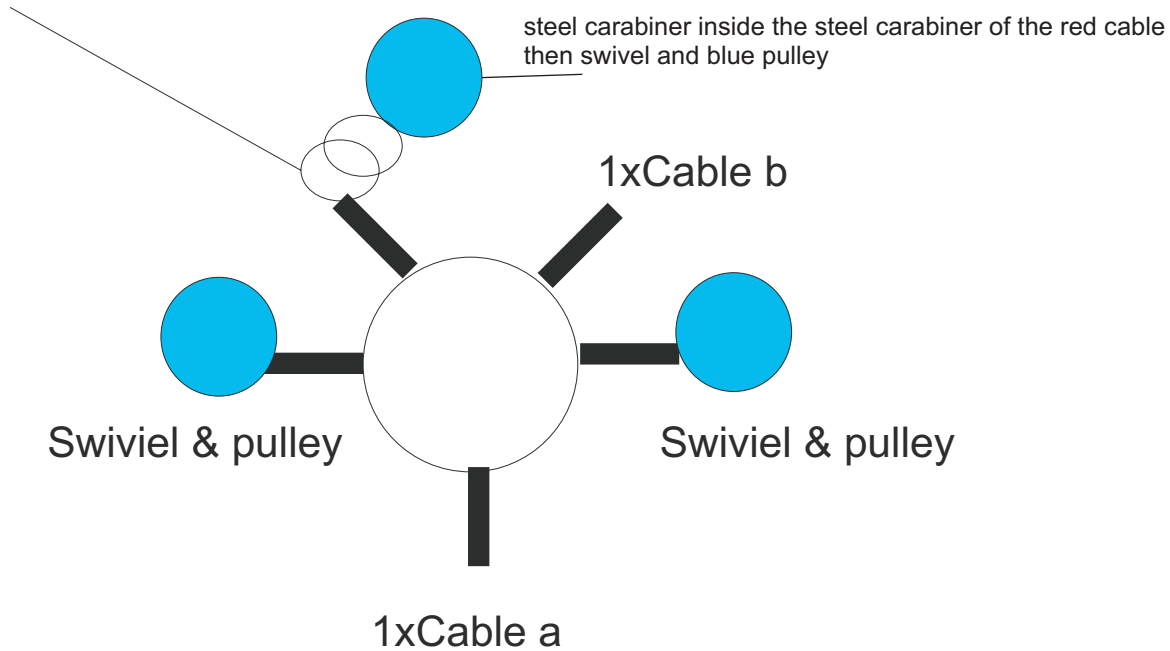

Rope Configuration for EUROBUNGY-TRAMPOLNE model 2005

Additional steel carabiner to the steel carabiner from steel cable

1xCable b & inside steel carabiner with swivel & pulley

jumper

jumper

the red cable is above the jumper rope

red long cables

winch rope pulley

goes to center of platform