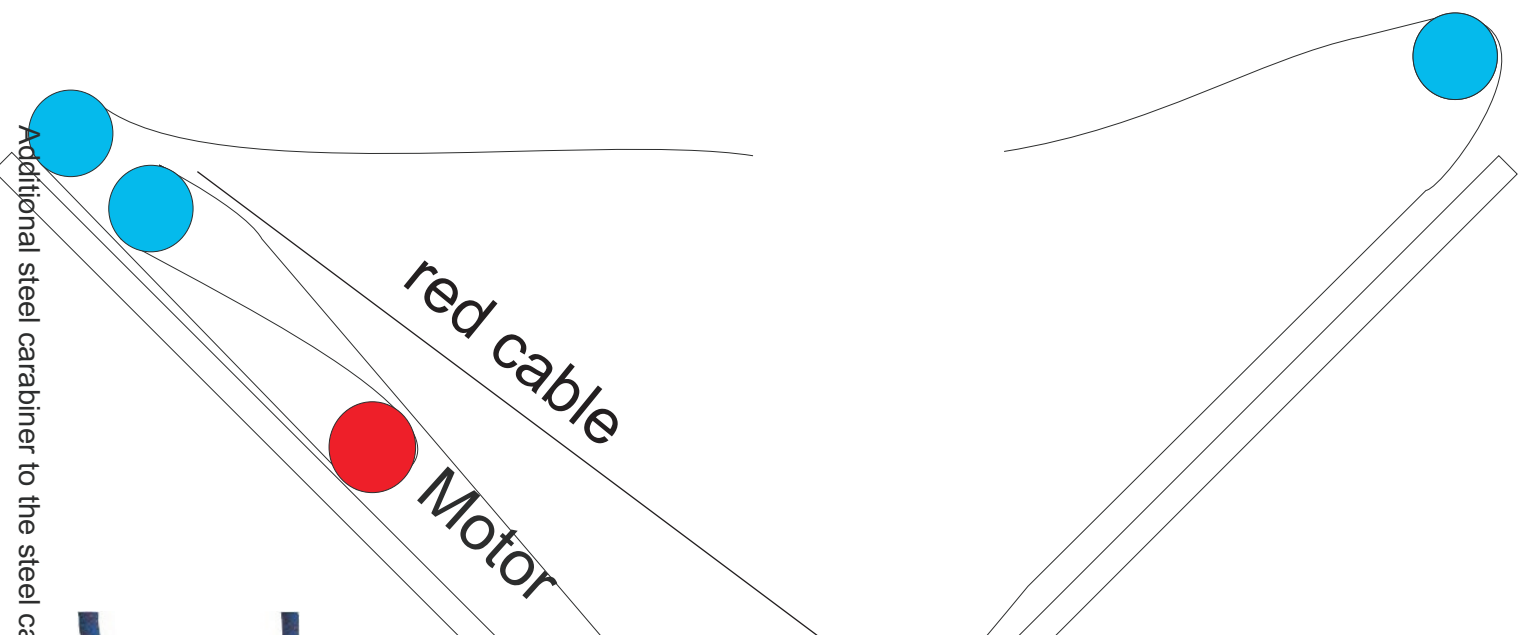

Rope Configuration for EUROBUNGY-TRAMPOLNE model 2005

Additional steel carabiner to the steel carabiner from steel cable

1xCable b & inside steel carabiner with swivel & pulley

jumper

jumper

the red cable is above the jumper rope

red long cables

winch rope pulley

goes to center of platform